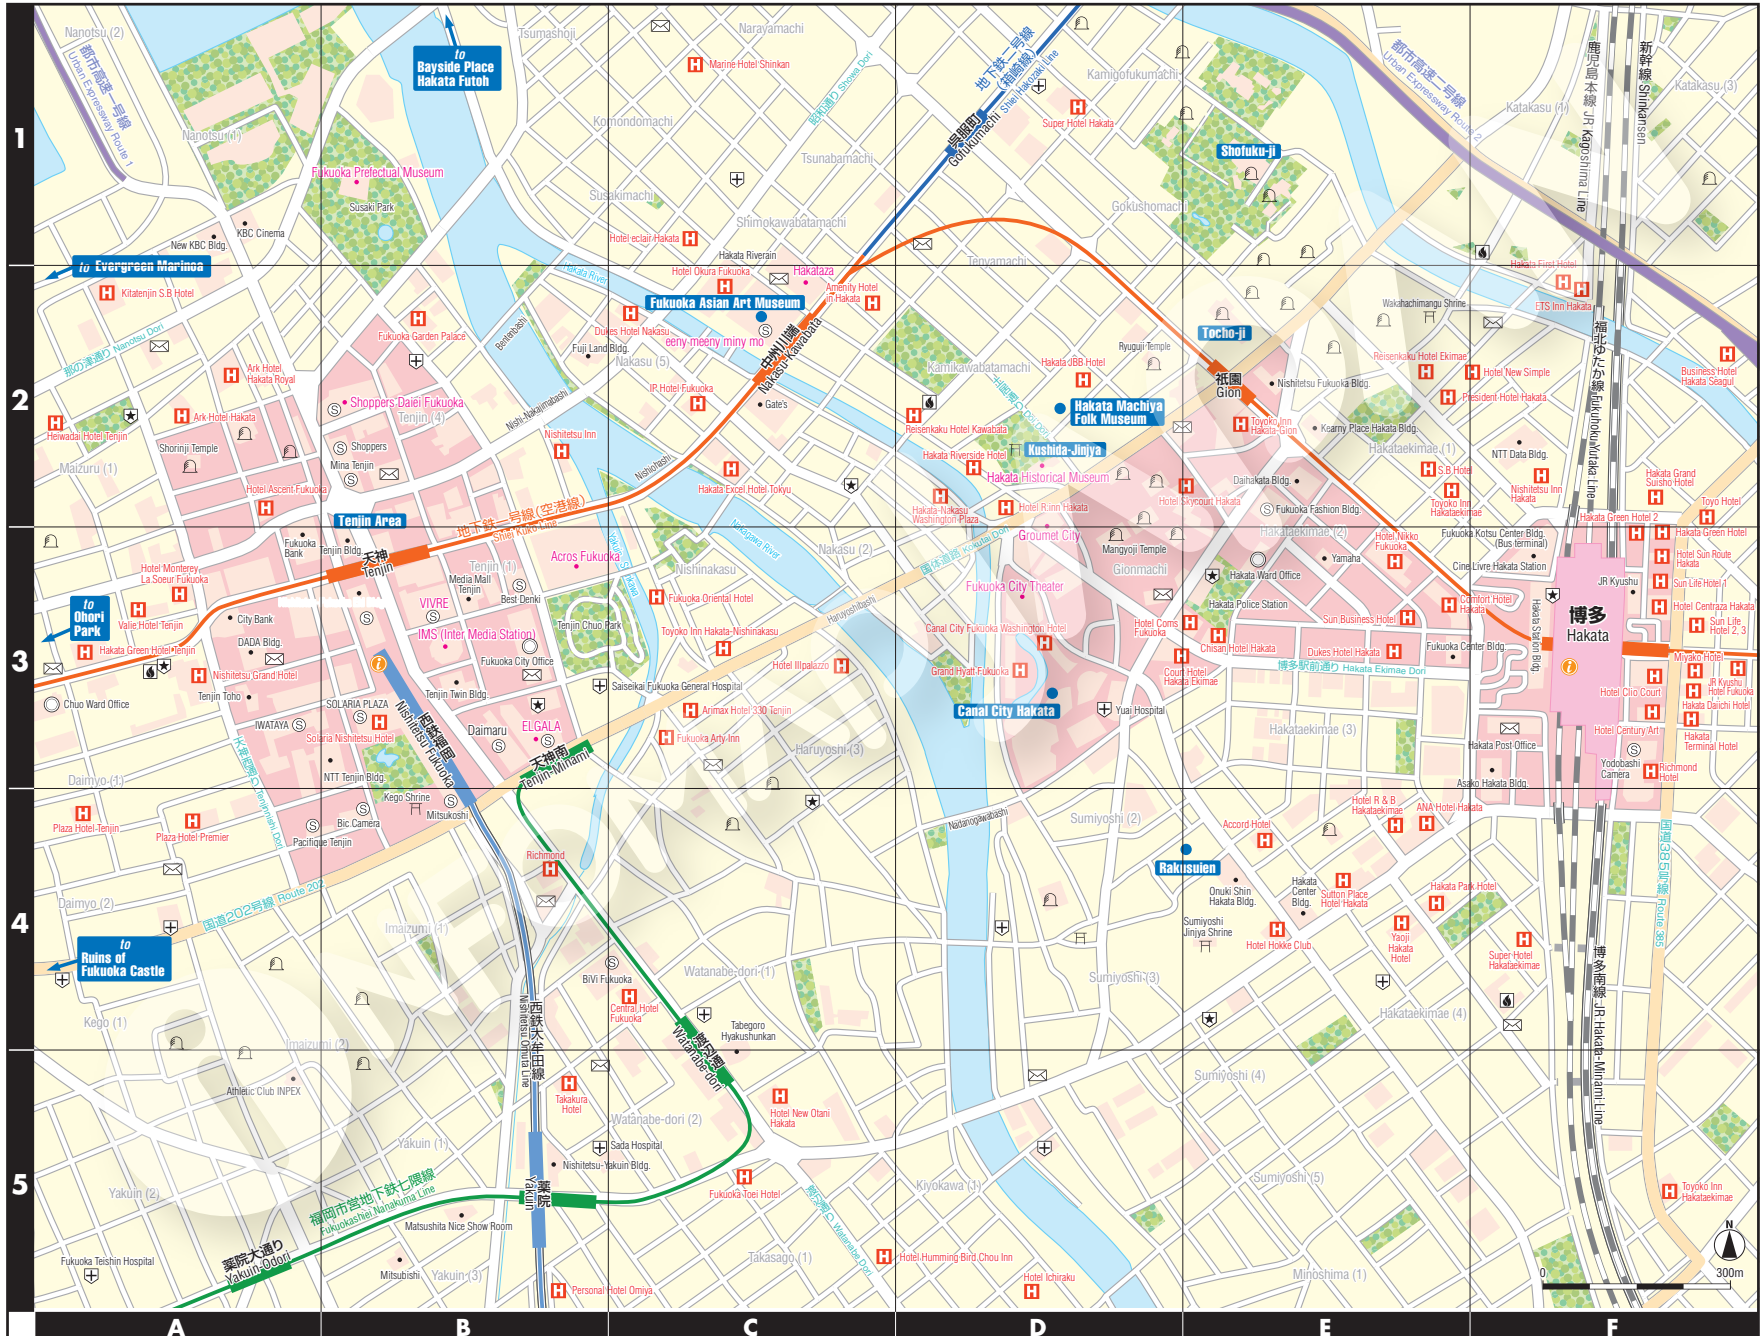

Map of Fukuoka

— Main Road
 — Open Road
 — Expressway
 — JR Line
 — Subway
 — Other Railways

i Tourist Information Center
H Accommodation
✉ Post office
👮 Police
🏛️ Ward office
🏥 Hospital
🚒 Fire station
🏯 Temple
🏮 Shrine
🛍️ Shopping
🏠 Embassy / Consulate